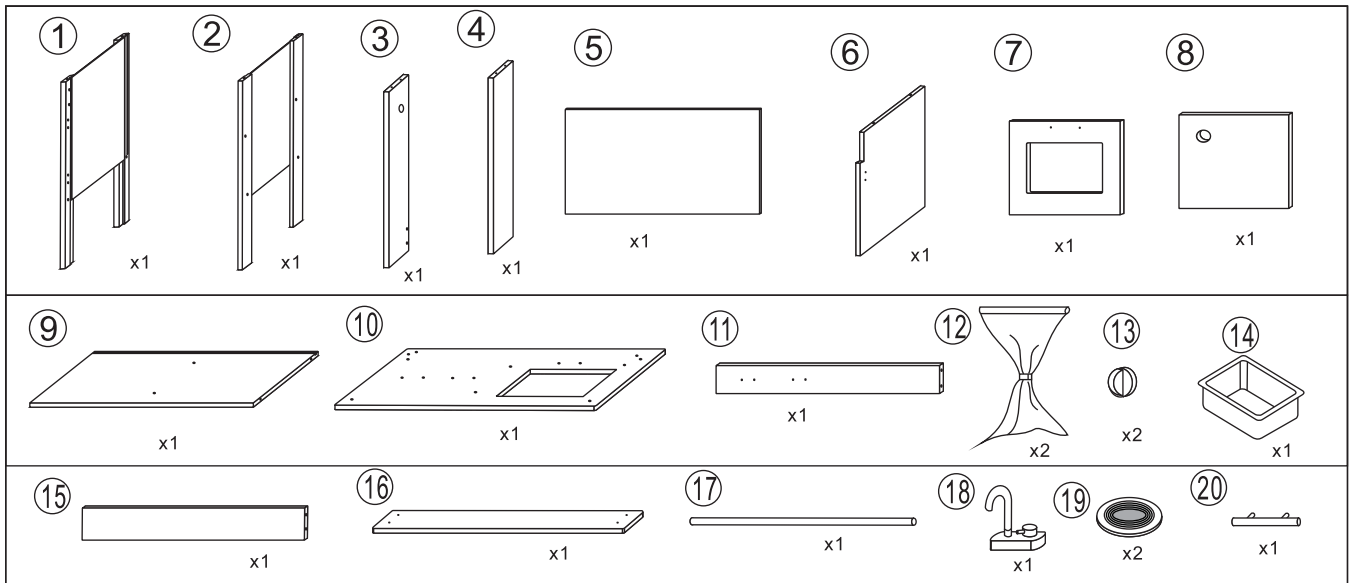

VIGTIGT! Produktet er ikke beregnet til at kravle op på eller ind i, da det kan vælte.

WARNING! Must be assembled by an adult. Contains small parts that are dangerous for the children under the age of 3 when the product is not assembled. Clean surfaces with dry cloth before use. Do not use with real food.

IMPORTANT! The product is not intended to crawl on or into as it can tip over.

Ax28
(Ø 4x30mm)

Bx12
(Ø 4x18mm)

Cx24
(Ø 3x8mm)

Dx4

Ex2

Fx2

1