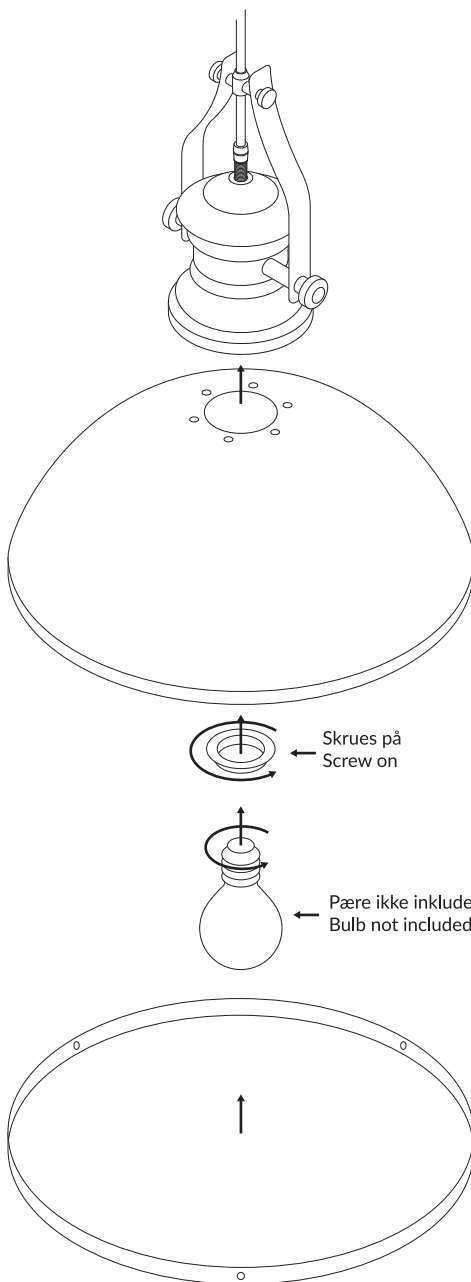

RETROLAMPE

RETRO LAMP

1

2

3

4

5

Monteres i loftet.
Mounted in the ceiling.

6

Ledning installeres i eksisterende loftudtag.
Wiring installed in existing ceiling sockets.

7