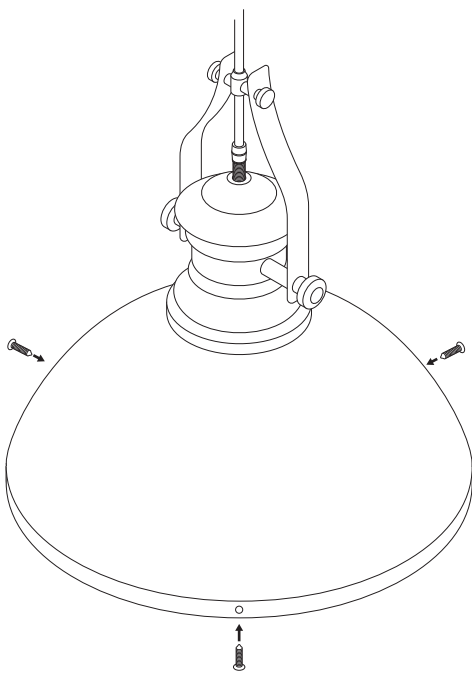

RETROLAMPE

RETRO LAMP

1

2

3

4

5

Monteres i loftet.
Mounted in the ceiling.

6

Ledning installeres i eksisterende loftudtag.
Wiring installed in existing ceiling sockets.

7